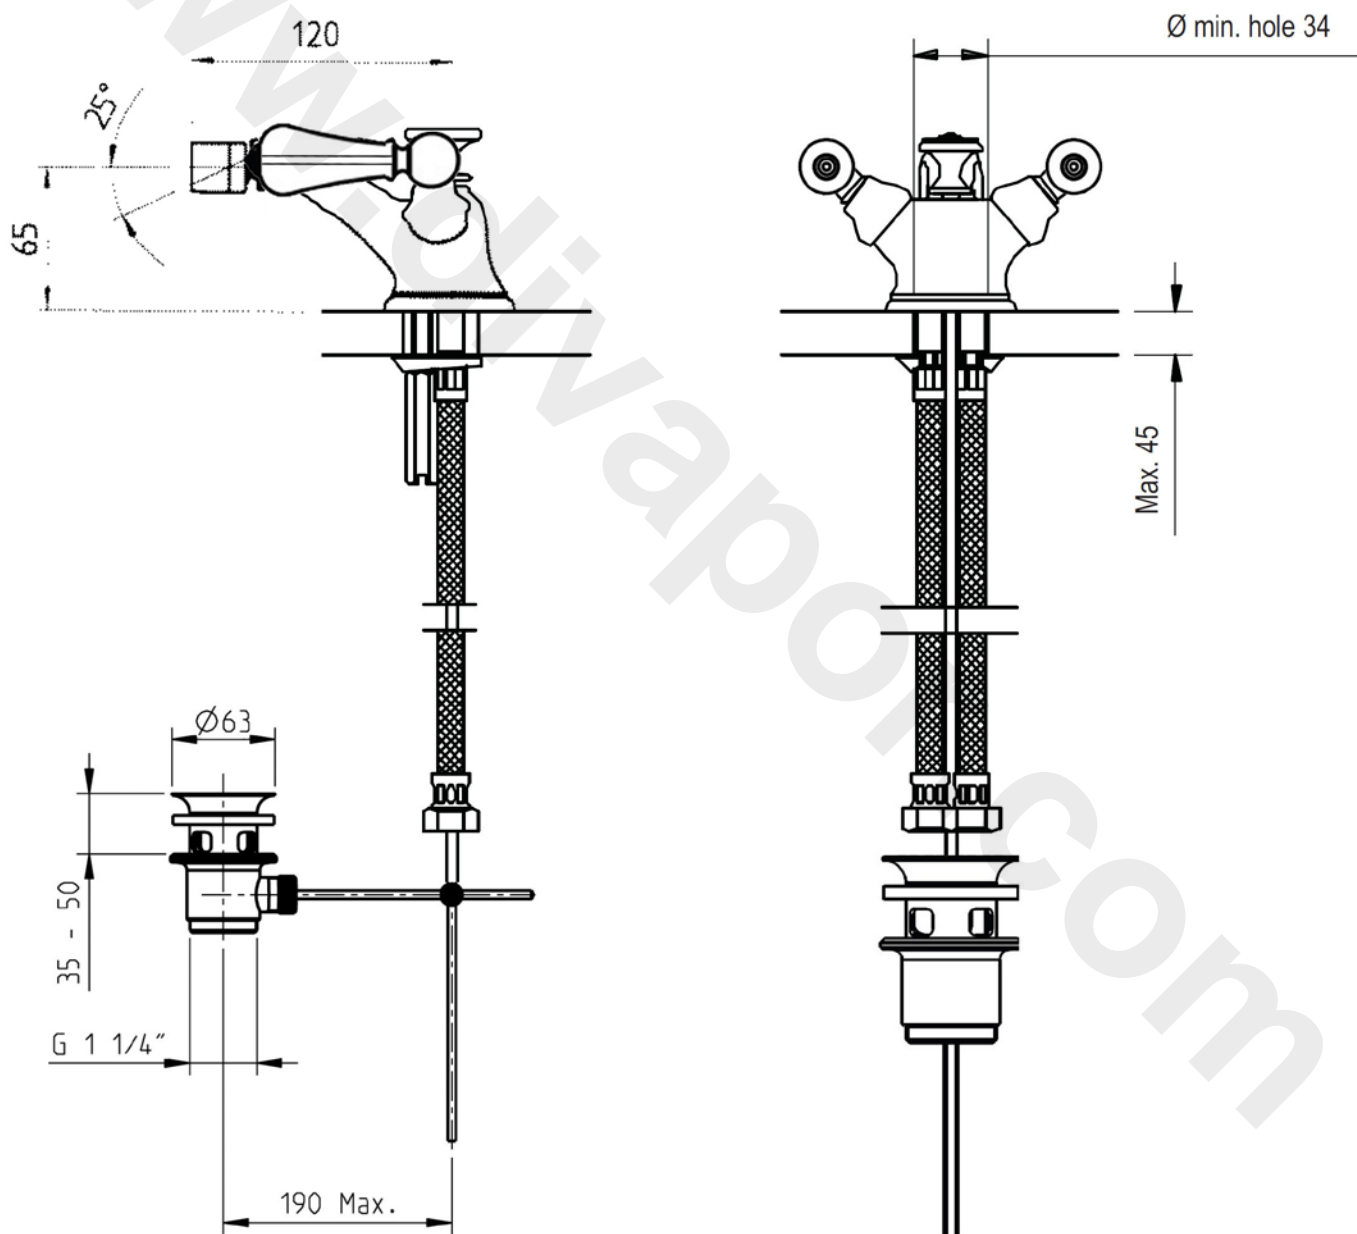

Codes: **31011A1**
(clear crystal lever)

31011AB
(black crystal lever)

ASBURY

Mono Bidet Mixer

**Code: 31011A1
31011AB**

corpo torneira
spout body

manipulo escoador
pop-up knob
11102OD-xxx

o-ring
5310045-178

haste escoador
lift rod
3620070-xxx

Crystal Insert (x2)
113798801 (clear)
113798Y01 (black)

Asbury handle
3411260.S (x2)

Grub Screw (x2)

bucim (x2)
bonnet (x2)
3500080-xxx

arejador
aerator

kit de fixação
fixing kit
3491040

Pop-up waste assembly

ligação flexível (x2)
flexible hose (x2)
5700282

válvula cerâmica (x2)
ceramic cartridge
5710286G (x1)
5710287G (x1)

www.cifial.co.uk
cifialuk@btconnect.com

Installer: Please leave all leaflets with the building owner to file for future reference